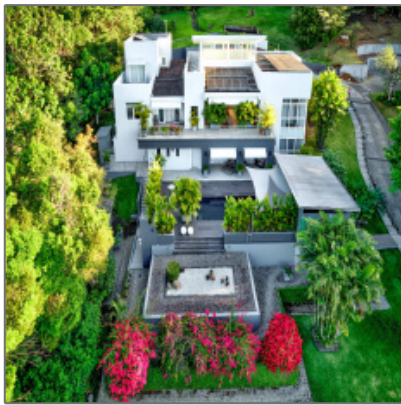

# Fabulous Home in Lucero Golf and Country Club Boquete Panama

9,612.17 Sqft - Boquete, Chiriqui, Panama

### European-style Contemporary Residence Boquete Panama

### Lucero Golf & Country Club

Welcome to this fabulous European-style contemporary residence in a gated golf community. This property boasts an elegant pool and cabana, beautiful gardens and breathtaking views, as well as a solar system, potable water spring and much, much more!